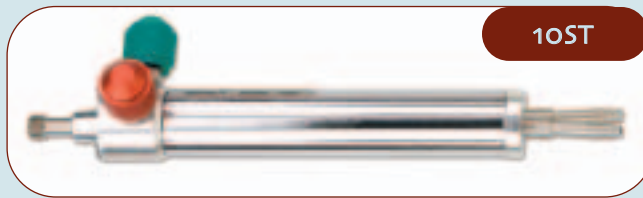

Oxy- Acetylene /Oxy-Fuel Torch Handle & Tips

10ST

10ST

Gas Service: Oxy-Acetylene/Oxy-Fuel

Note: hoses sold separately

**TORCH VALVES
STEMS**

OXYGEN(Blue): [T10-82B](#)

FUEL(Red): [T10-83B](#)

Curved-Torch Tips

Fitted with synthetic sapphire to assure superior flame control

10STP-2

Gas Service: Acetylene

Fit Torch Handle: 10ST

Model Number (Size):

10STP-2 (#2)

Combo/Pack

Model Number (Size):

10STP-2~6SP (#2~#6)

10STP-3~7SP(#3~#7)

10STP-3~10STP-7

Gas Service:

Acetylene / Propane / MAPP®

Fit Torch Handle: 10ST

Model Number (Size):

10STP-3 (#3)   10STP-6 (#6)

10STP-4 (#4)   10STP-7 (#7)

10STP-5 (#5)