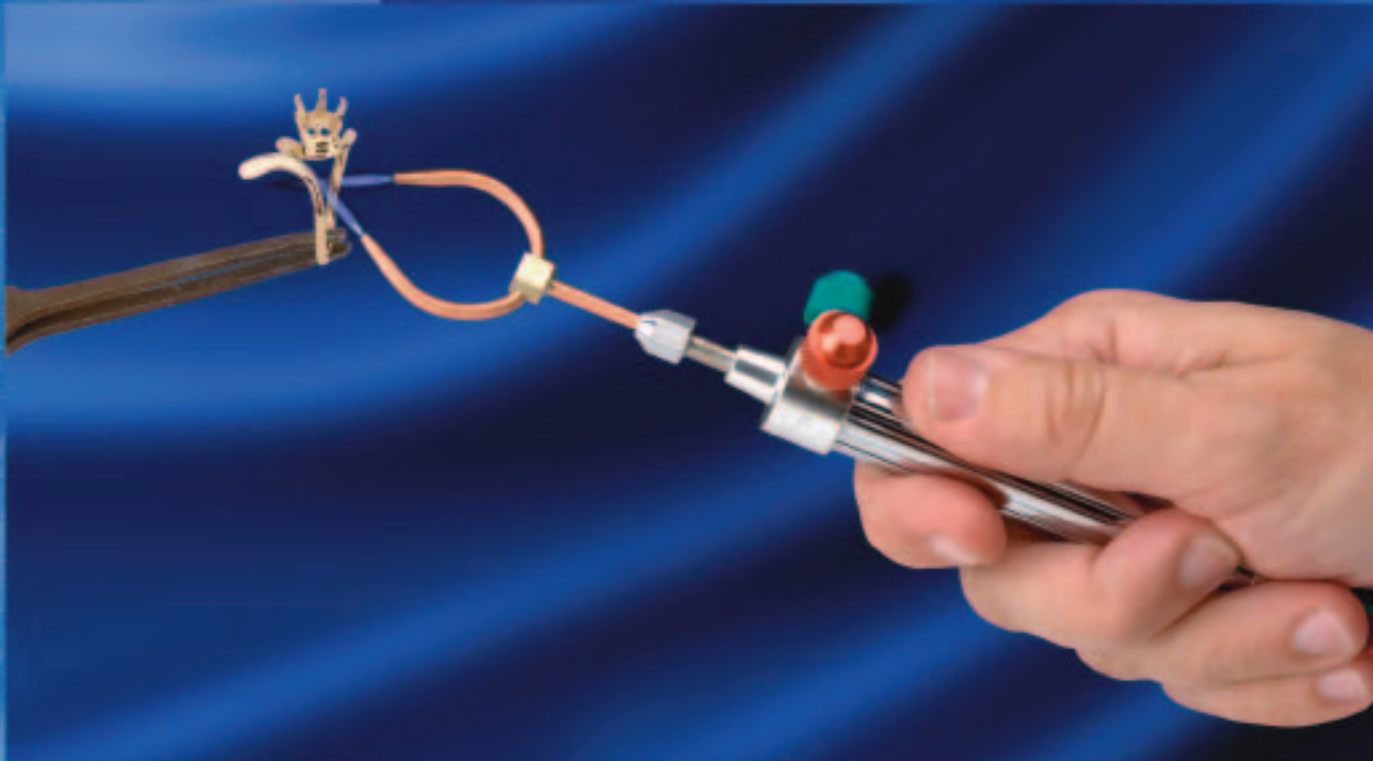

GENTEC®
GENSTAR TECHNOLOGIES

The Small Torch™ Kits

Jewelry from Stones Mason

Craft

Hobby

Jewelry

Precision

Flexibility