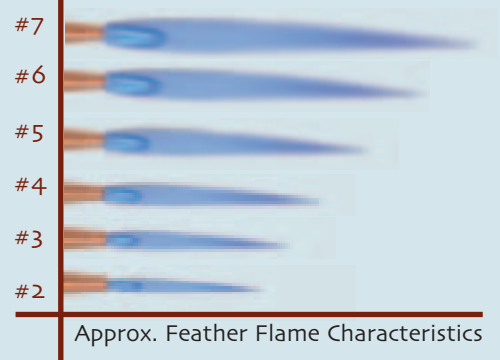

**TORCH VALVES
STEMS**

OXYGEN(Blue): [T10-82B](#)

FUEL(Red): [T10-83B](#)

Curved-Torch Tips

Fitted with synthetic sapphire to assure superior flame control

10STP-2

Gas Service: Acetylene

Fit Torch Handle: 10ST

Acetylene / Propane / MAPP®

Fit Torch Handle: 10ST

Model Number (Size):

10STP-3 (#3) 10STP-6 (#6)

10STP-4 (#4) 10STP-7 (#7)

10STP-5 (#5)

Approx. Feather Flame Characteristics

Twin Tip