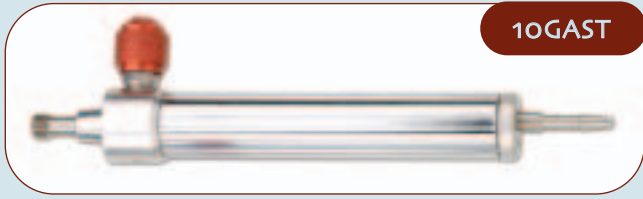

Jewelry, Hobby & Craft

Air~ Acetylene Torch Handle & Tips

To order skin package, add **SP** after the model number
Example: 10GASTP-1SP

10GAST

10GAST

Gas Service: Air-Acetylene

Note: hoses sold separately

10GASTP Series

Gas Service: Acetylene

Fit Torch Handle: 10GAST

Model Number (Size):

10GASTP-1 (#1)   10GASTP-3 (#3)

10GASTP-2 (#2)   10GASTP-4 (#4)